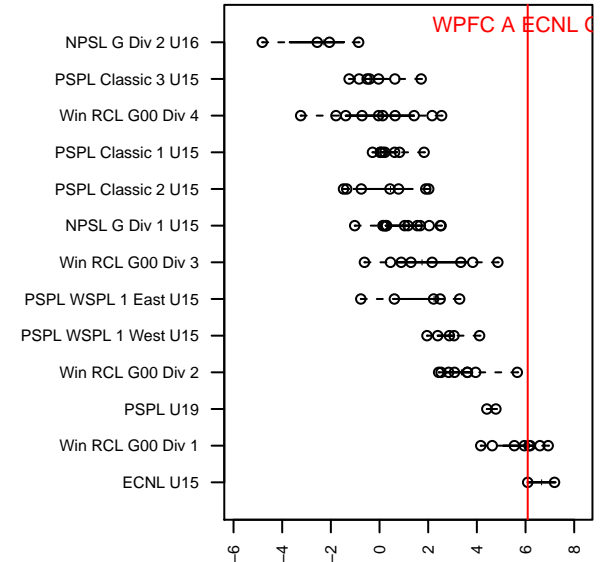

WPFC A ECNL G00

Washington Premier FC
 Tacoma, WA
 G00 total strength=1732
 attack=27.2 defense=23.44
 fall league = ECNL U15
 notes= 2014 called ECNL not Black

alt names used:
 Washington Premier ECNL U15

Venues played:
 2015 Rainier Challenge Samba U16
 2015 Nike Crossfire Challenge Super Group U'
 2015 NWCL U16
 2015 ECNL U15

WPFC A ECNL G00
 Dots are actual minus expected GF (blue circles) and GA (red triangles).
 Blue line is smoothed change in attack strength. Red is smoothed change in defense strength.

**attack and defense variance (black dot)
relative to other teams
and top 10 in region**

**attack and defense rating
relative to others at age
and all opponents in last 13 months**

Performance relative to 13 month average