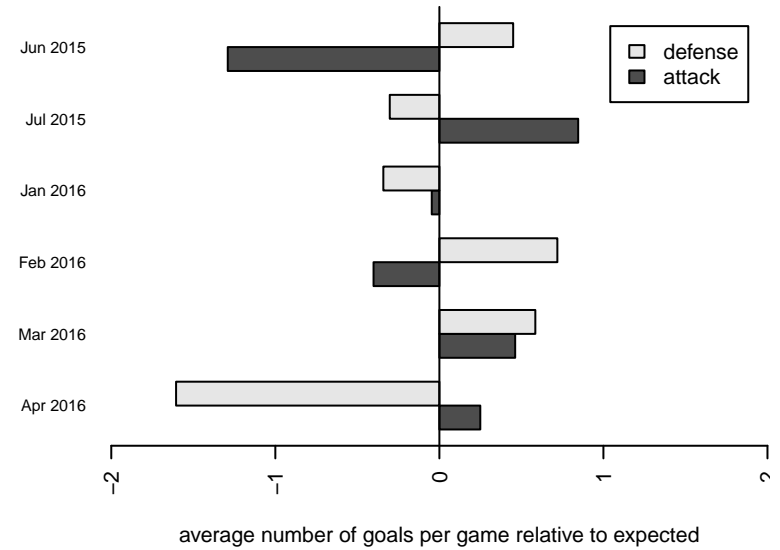

Performance relative to 13 month average