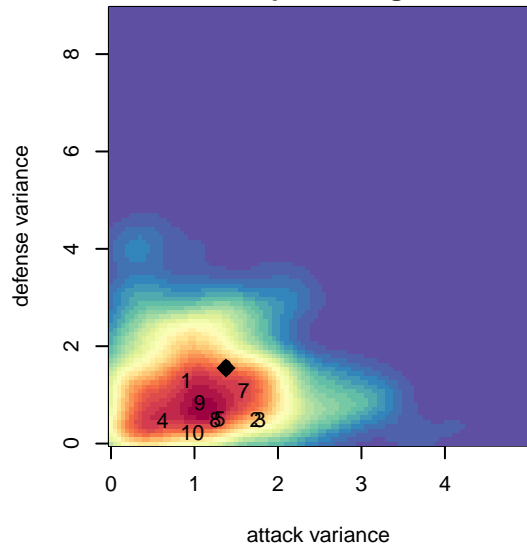

WPFC A ECNL G00

Washington Premier FC
 Tacoma, WA
 G00 total strength=1732
 attack=27.2 defense=23.44
 fall league = ECNL U15
 notes= 2014 called ECNL not Black

alt names used:
 Washington Premier ECNL U15

Venues played:
 2015 Rainier Challenge Samba U16
 2015 Nike Crossfire Challenge Super Group U'
 2015 NWCL U16
 2015 ECNL U15

WPFC A ECNL G00
 Dots are actual minus expected GF (blue circles) and GA (red triangles).
 Blue line is smoothed change in attack strength. Red is smoothed change in defense strength.

**attack and defense variance (black dot)
relative to other teams
and top 10 in region**

**attack and defense rating
relative to others at age
and all opponents in last 13 months**

Performance relative to 13 month average