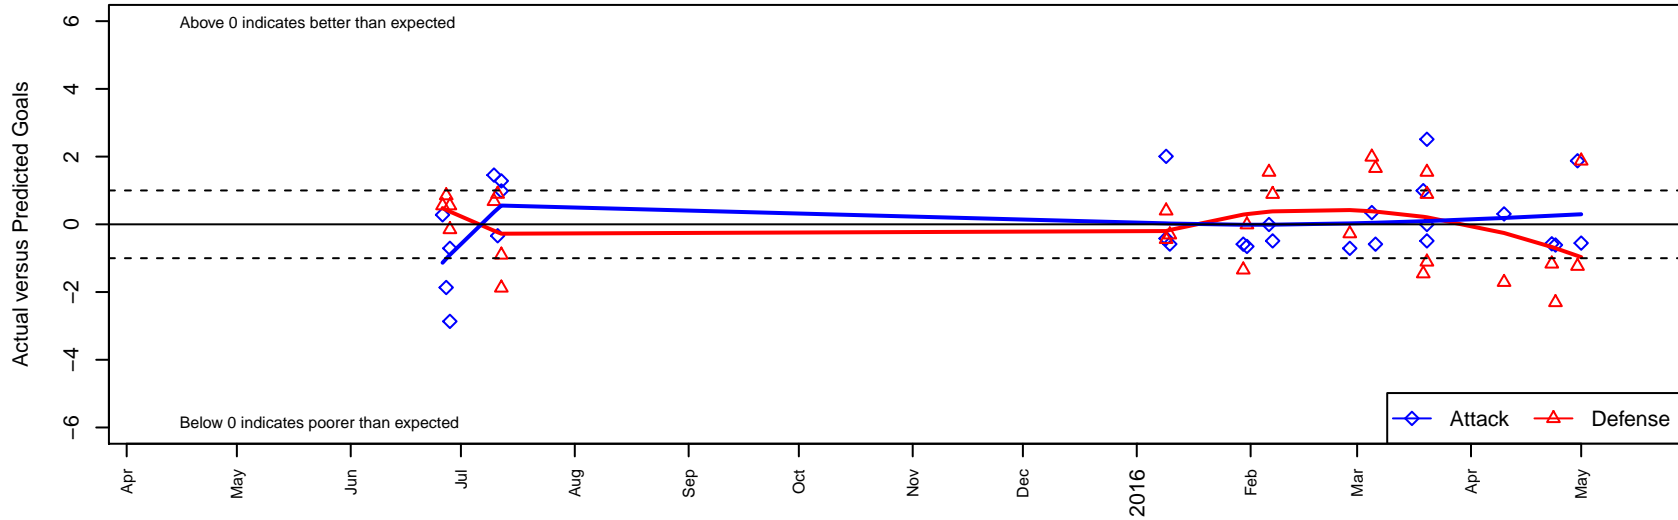

WPFC A ECNL G00

Washington Premier FC
 Tacoma, WA
 G00 total strength=1732
 attack=27.2 defense=23.44
 fall league = ECNL U15
 notes= 2014 called ECNL not Black

alt names used:
 Washington Premier ECNL U15

Venues played:
 2015 Rainier Challenge Samba U16
 2015 Nike Crossfire Challenge Super Group U'
 2015 NWCL U16
 2015 ECNL U15

WPFC A ECNL G00
 Dots are actual minus expected GF (blue circles) and GA (red triangles).
 Blue line is smoothed change in attack strength. Red is smoothed change in defense strength.

**attack and defense variance (black dot)
relative to other teams
and top 10 in region**

**attack and defense rating
relative to others at age
and all opponents in last 13 months**

Performance relative to 13 month average